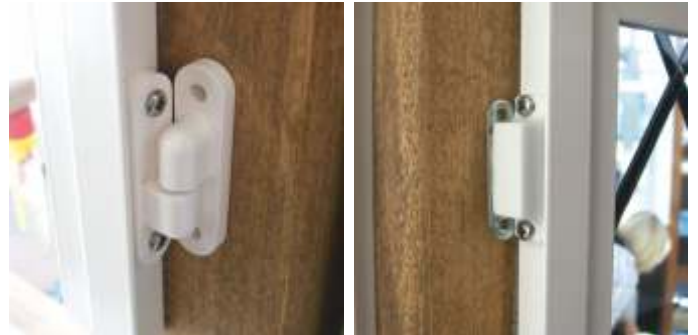

Medium Duty Hinged

Frameless System Section Guide

DURATION
WINDOWS

Contents

Parts

All Parts	3
-----------	---

Sections

Single Side Hung - Butt Hinged	4
Single Top Hung - Butt Hinged	5

Parts

SG93 - Odd Leg Outer Frame

SG69 - Hinged Sash

SG L1 - Meeting Stile

Hinge and Magnetic Catch

Frame Sections

Single Side Hung

Frame Sections