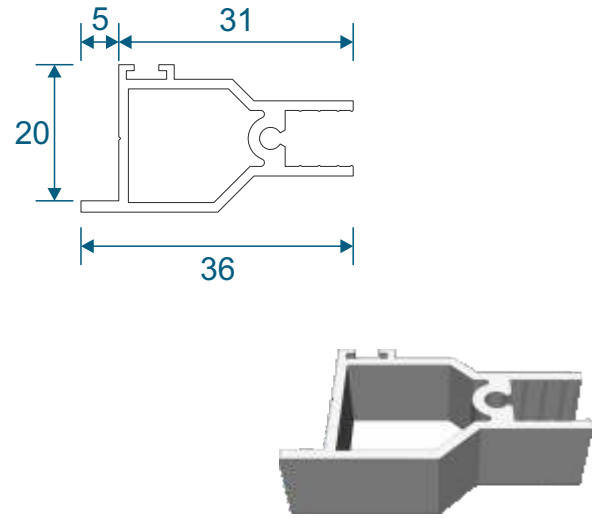

Medium Duty Hinged

Frameless System Section Guide

DURATION
WINDOWS

Contents

Parts

All Parts	3
-----------	---

Sections

Single Side Hung - Butt Hinged	4
Single Top Hung - Butt Hinged	5

Parts

SG93 - Odd Leg Outer Frame

SG69 - Hinged Sash

SG L1 - Meeting Stile

Hinge and Magnetic Catch

Frame Sections

Single Side Hung

Frame Sections

Single Top Hung

Main Office & Factory

Units 4-5, t: 01268 681612 (20 lines)
Charfleets Road, f: 01268 510058
Canvey Island, e: sales@duration.co.uk
Essex. SS8 0PQ w: www.duration.co.uk

Grand Design Exhibition Centre