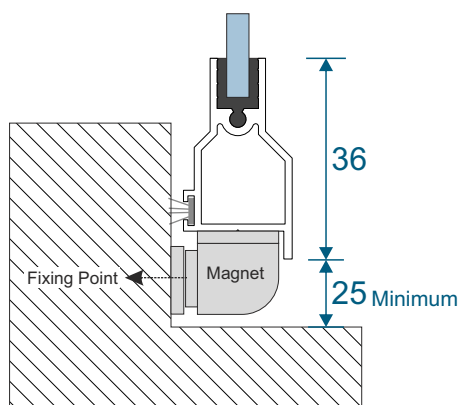

Parts

SG93 - Odd Leg Outer Frame

SG69 - Hinged Sash

SG L1 - Meeting Stile

Hinge and Magnetic Catch

Frame Sections

Single Side Hung

Frame Sections

Single Top Hung

Main Office & Factory

Units 4-5, t: 01268 681612 (20 lines)
Charfleets Road, f: 01268 510058
Canvey Island, e: sales@duration.co.uk
Essex. SS8 0PQ w: www.duration.co.uk

Grand Design Exhibition Centre