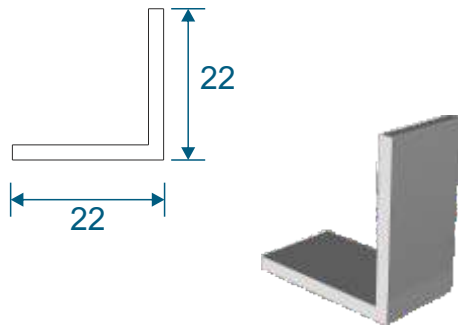

Medium Duty Hinged

Frameless System Section Guide

DURATION
WINDOWS

Contents

Parts

All Parts	3
-----------	---

Sections

Single Side Hung - Butt Hinged	4
Single Top Hung - Butt Hinged	5

Parts

SG93 - Odd Leg Outer Frame

SG69 - Hinged Sash

SG L1 - Meeting Stile

Hinge and Magnetic Catch

Frame Sections

Single Side Hung

Frame Sections

Single Top Hung

Main Office & Factory

Units 4-5, t: 01268 681612 (20 lines)
Charfleets Road, f: 01268 510058
Canvey Island, e: sales@duration.co.uk
Essex. SS8 0PQ w: www.duration.co.uk

Grand Design Exhibition Centre