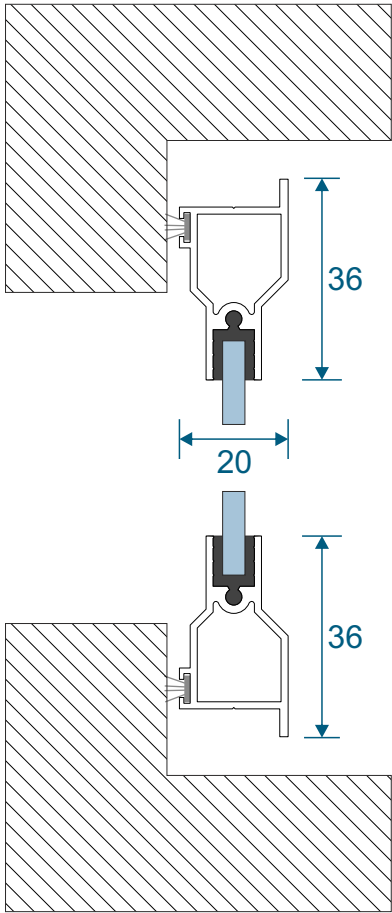

Medium Duty Hinged

Frameless System Section Guide

DURATION
WINDOWS

Contents

Parts

All Parts	3
-----------	---

Sections

Single Side Hung - Butt Hinged	4
Single Top Hung - Butt Hinged	5

Parts

SG93 - Odd Leg Outer Frame

SG69 - Hinged Sash

SG L1 - Meeting Stile

Hinge and Magnetic Catch

Frame Sections

Single Side Hung

Frame Sections