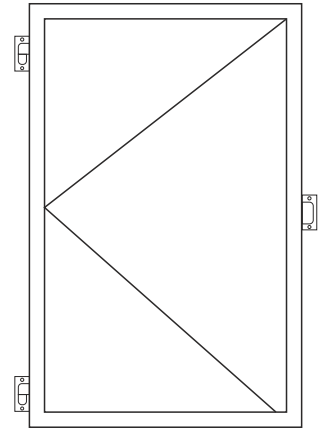

Medium Duty Hinged

Frameless System Section Guide

DURATION
WINDOWS

Contents

Parts

All Parts	3
-----------	---

Sections

Single Side Hung - Butt Hinged	4
Single Top Hung - Butt Hinged	5

Parts

SG93 - Odd Leg Outer Frame

SG69 - Hinged Sash

SG L1 - Meeting Stile

Hinge and Magnetic Catch

Frame Sections

Single Side Hung

Frame Sections