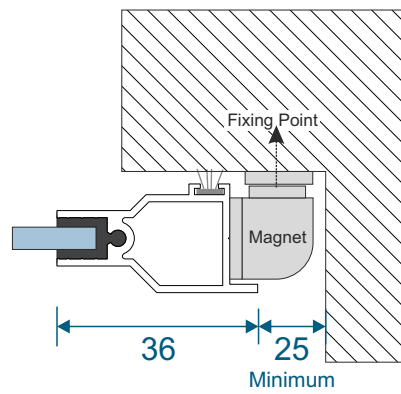

Parts

SG93 - Odd Leg Outer Frame

SG69 - Hinged Sash

SG L1 - Meeting Stile

Hinge and Magnetic Catch

Frame Sections

Single Side Hung

Frame Sections

Single Top Hung

Main Office & Factory

Units 4-5, t: 01268 681612 (20 lines)
Charfleets Road, f: 01268 510058
Canvey Island, e: sales@duration.co.uk
Essex. SS8 0PQ w: www.duration.co.uk

Grand Design Exhibition Centre