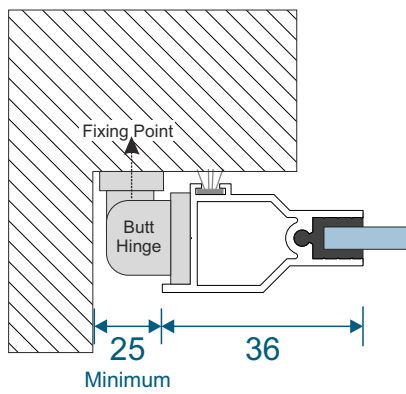

Medium Duty Hinged

Frameless System Section Guide

DURATION
WINDOWS

Contents

Parts

All Parts	3
-----------	---

Sections

Single Side Hung - Butt Hinged	4
Single Top Hung - Butt Hinged	5

Parts

SG93 - Odd Leg Outer Frame

SG69 - Hinged Sash

SG L1 - Meeting Stile

Hinge and Magnetic Catch

Frame Sections

Single Side Hung

Frame Sections

Single Top Hung

Main Office & Factory

Units 4-5, t: 01268 681612 (20 lines)
Charfleets Road, f: 01268 510058
Canvey Island, e: sales@duration.co.uk
Essex. SS8 0PQ w: www.duration.co.uk

Grand Design Exhibition Centre