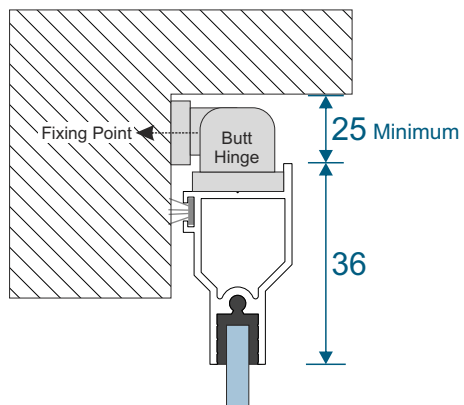

Medium Duty Hinged

Frameless System Section Guide

DURATION
WINDOWS

Contents

Parts

All Parts	3
-----------	---

Sections

Single Side Hung - Butt Hinged	4
Single Top Hung - Butt Hinged	5

Parts

SG93 - Odd Leg Outer Frame

SG69 - Hinged Sash

SG L1 - Meeting Stile

Hinge and Magnetic Catch

Frame Sections

Single Side Hung

Frame Sections

Single Top Hung

Main Office & Factory

Units 4-5, t: 01268 681612 (20 lines)
Charfleets Road, f: 01268 510058
Canvey Island, e: sales@duration.co.uk
Essex. SS8 0PQ w: www.duration.co.uk

Grand Design Exhibition Centre