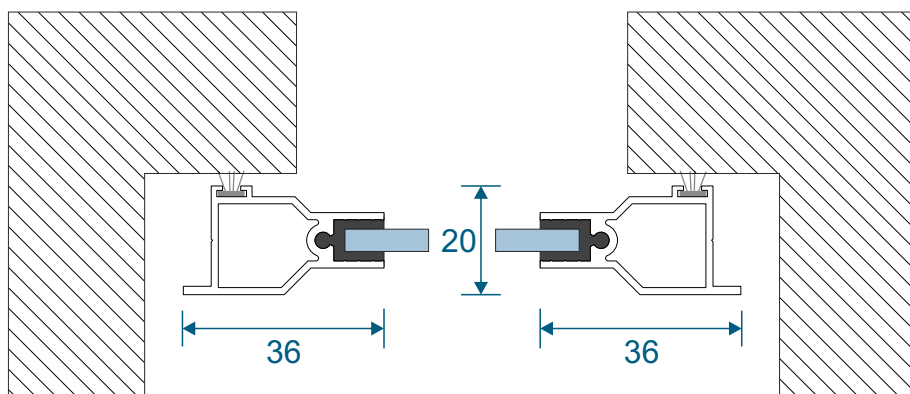

Medium Duty Hinged

Frameless System Section Guide

DURATION
WINDOWS

Contents

Parts

All Parts	3
-----------	---

Sections

Single Side Hung - Butt Hinged	4
Single Top Hung - Butt Hinged	5

Parts

SG93 - Odd Leg Outer Frame

SG69 - Hinged Sash

SG L1 - Meeting Stile

Hinge and Magnetic Catch

Frame Sections

Single Side Hung

Frame Sections

Single Top Hung

Main Office & Factory

Units 4-5, t: 01268 681612 (20 lines)
Charfleets Road, f: 01268 510058
Canvey Island, e: sales@duration.co.uk
Essex. SS8 0PQ w: www.duration.co.uk

Grand Design Exhibition Centre