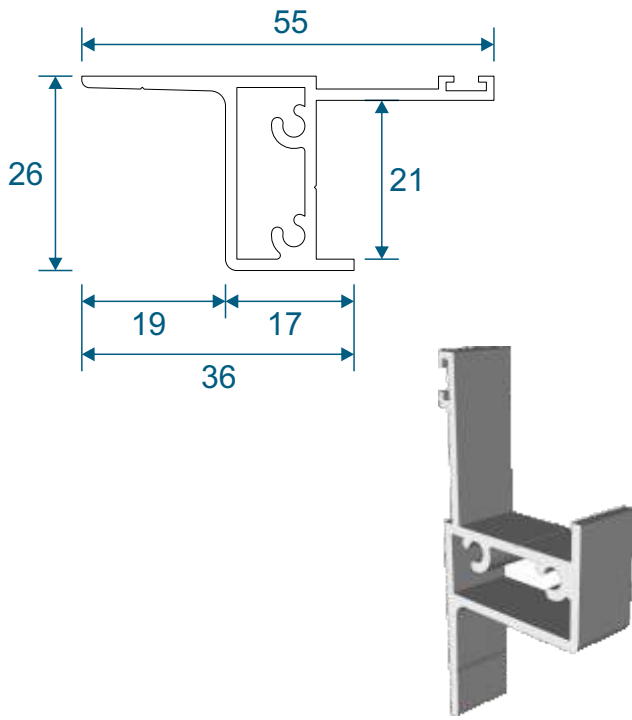

Medium Duty Hinged

Frameless System Section Guide

DURATION
WINDOWS

Contents

Parts

All Parts	3
-----------	---

Sections

Single Side Hung - Butt Hinged	4
Single Top Hung - Butt Hinged	5

Parts

SG93 - Odd Leg Outer Frame

SG69 - Hinged Sash

SG L1 - Meeting Stile

Hinge and Magnetic Catch

Frame Sections

Single Side Hung

Frame Sections

Single Top Hung

Main Office & Factory

Units 4-5, t: 01268 681612 (20 lines)
Charfleets Road, f: 01268 510058
Canvey Island, e: sales@duration.co.uk
Essex. SS8 0PQ w: www.duration.co.uk

Grand Design Exhibition Centre